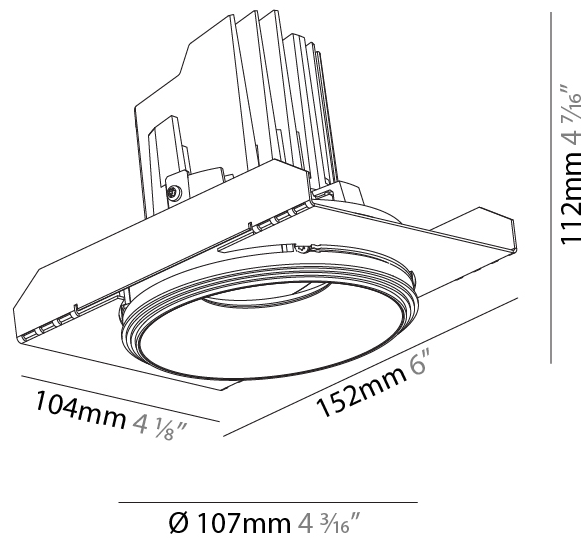

PHYSICAL

Shape: Round
Diameter (mm): 107
Diameter (in): 4 3/16
Height (mm): 112
Height (in): 4 7/16
Ceiling Thickness (mm): 10 / 12.5 / 15 / 25
Ceiling Thickness (in): 3/8 or 1/2 or 9/16 or 1
Min. Recessing Depth (mm): 130
Min. Recessing Depth (in): 5 1/8
Light Distribution: Adjustable / Downlight
Weight (kg): 0.609
Weight (lbs): 1.34
Fixture Finish: SSR / BKV / CWI / CRY / HAB / UFT / ITA / RUA / FTG / MYG / LOD / PUS / FRO / FUP / KIA / POP / BLS / SPG / MEY / GOH / GUM / CHC / COM / ABZ / JAG / OBR / MOS / ROR
Fixture Material: Aluminum Die Cast
Cut-out Measurements: Ø 111mm / 4 3/8"
Upon Request: Unique Ceiling Thickness

ELECTRICAL

Lamp Type: LED (Zhaga Standard)
Input Wattage (W): 16.5
Total Output Wattage (W): 14.7
Dimming: Dali Dimming
Driver Included: No
Driver Location: Recessed Housing
Driver Type: Constant Current - 120Vac
Driver Class: Class 2
Housing: See Components
Input Voltage (V): 120
Constant Current (MA): 350

LED

Number of LEDs: 1
Max. Delivered Lumen (lm): 770
Nominal Lumen (lm): 1140
CRI: >90 CRI
Lamp Life (hrs): 50000
Upon Request: RGB-W Tunable White Special Color Temperature Special LED

OPTICAL

Reflector: 20 / 40 / 60
Adjustability: Rotational 355°; Tilt 10°
Upon Request: Special Beam Angles

RATINGS AND CERTIFICATIONS

Certified By: Certified for North American Standards
IP rating: IP20